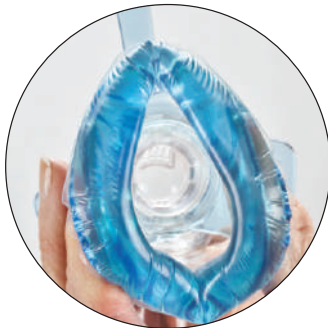

# Aura

featuring AIR<sup>o</sup>gel with Advanced Cushion Technology

Enjoy comfort and a great seal with the world's first nasal mask featuring both Custom Fit Technology<sup>TM</sup> and an Active Headgear Connector<sup>TM</sup>. With three sizes and a Flexible Spacebar<sup>TM</sup>, Aura will give you the rest you deserve.

### Custom Fit Technology

The shapeable shell of each mask can be easily molded to fit individual needs.

**Flex, fit, forget.**